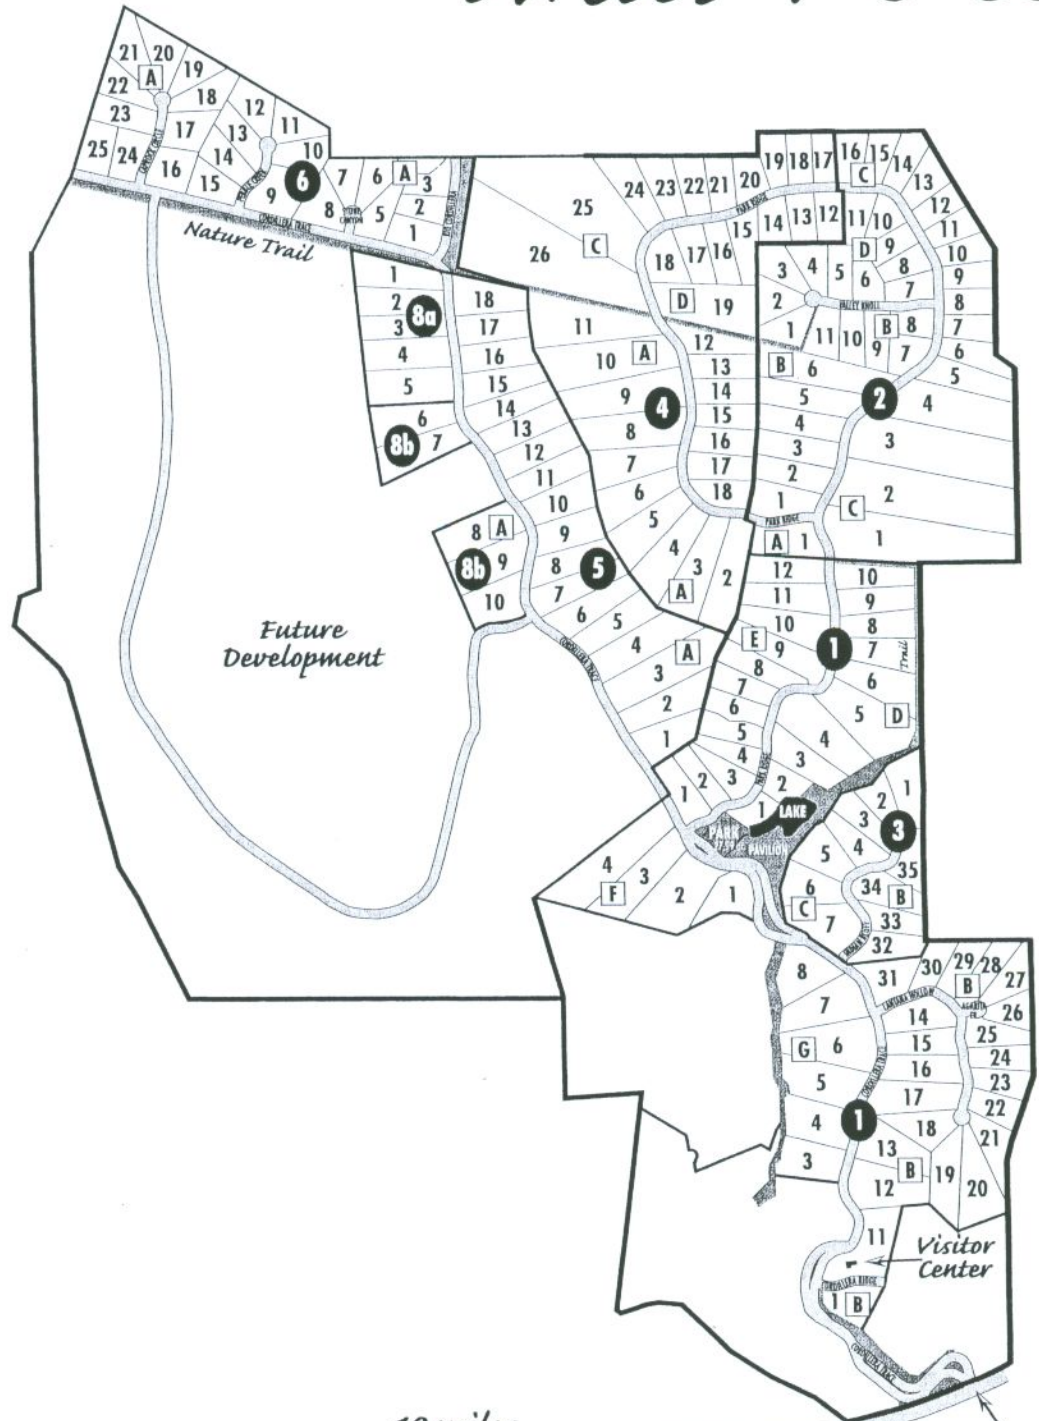

CORDILLERA

R A N C H

Units 1-6 & 8

10 miles
to Boerne

Highway 46

Main
Entrance
(Guarded/Gated Entry)

CORDILLERA

R A N C H

Units 7, 9-12 & 14

CORDILLERA

R A N C H

Units 101-104